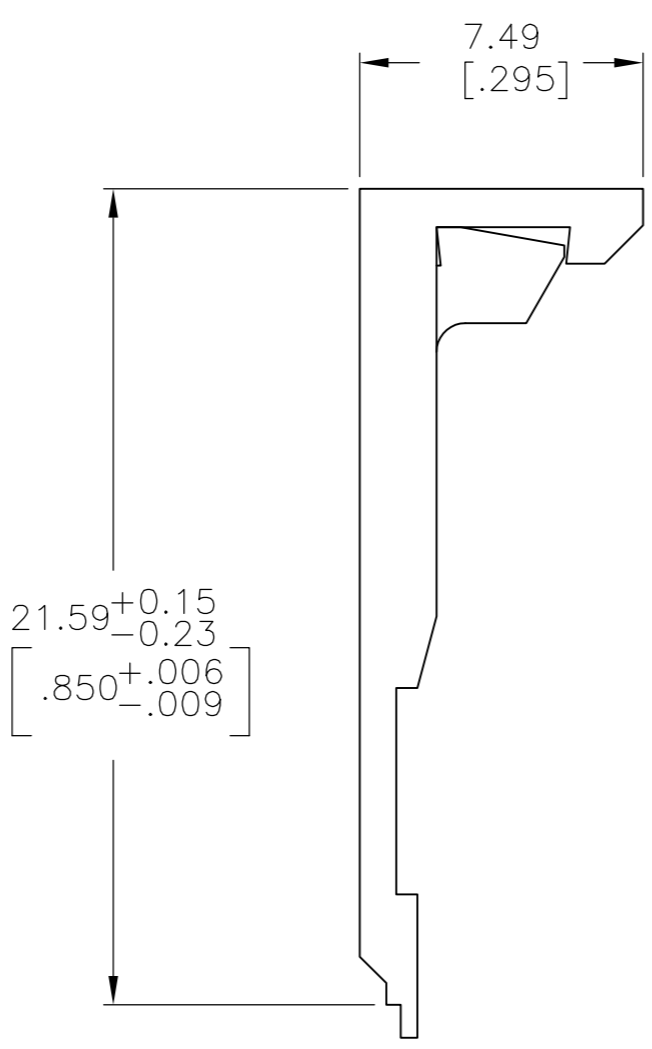

- $\triangle 1$  THIS COVER IS TO BE USED IN PAIRS, WITH A DOUBLE ROW HOUSING. NUMBER OF POSITIONS INDICATED PERTAINS TO THE HOUSING.
- $\triangle 2$  THESE VIEWS APPLY TO -1 AND -2 ONLY.
- $\triangle 3$  OBSOLETE PARTS: OBSOLETE CIS STREAMLINING PER D.RENAUD/D.SINISI

THIS DRAWING IS A CONTROLLED DOCUMENT.

DIMENSIONS: mm [INCHES]	TOLERANCES UNLESS OTHERWISE SPECIFIED: 0 PLC ± - 1 PLC ± - 2 PLC ± 0.13[.005] 3 PLC ± - 4 PLC ± - ANGLES ± -	DWN E. BRANDBERG 13SEP94 CHK J. HERRINGTON 13SEP94 APVD J. HERRINGTON 13SEP94 PRODUCT SPEC APPLICATION SPEC WEIGHT -	NAME COVER MASS TERMINATION AMPMODU 2.54[.100] CL
MATERIAL FLAME RETARDANT THERMOPLASTIC, COLOR - BLACK	FINISH -	SIZE A2 CAGE CODE 00779 DRAWING NO C=102396 RESTRICTED TO -	SCALE 5:1 SHEET 1 of 1 REV K2