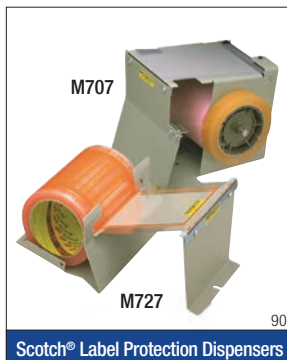

Semi-automatic dispensers for use with Scotch® High Strength Filament Tapes.

Scotch® Heavy-Duty Dispensers

Manual heavy-duty dispensers for use with 3M™ Narrow Width Film Tapes.

Scotch® Stretchable Tape Dispenser

Hand-held dispenser with tensioning/stretching brake for use with 3M™ Stretchable Tapes.

Scotch® Label Protection Dispensers

Tabletop and portable dispensers designed specifically for 3M™ Label Protection and Pouch Tapes.

Scotch® Multi-Roll Dispenser

Dispenser for pull and tear of up to 6 inches total width of tapes. P56W offers weighted base.

Scotch® Definite Length Dispensers

Dispensers that deliver a uniform length of 3M™ Narrow Width Tape and Scotch® Filament Tapes every time quickly and easily.