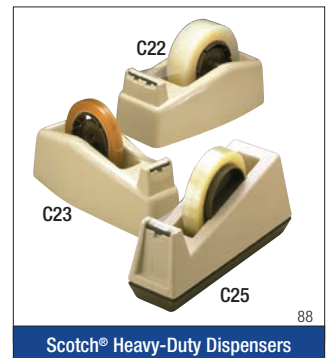

A hand-held, roll-on, pistol-grip dispenser designed to reduce the noise of tape unwind.

Tartan™ Pistol Grip Box Sealing Tape Dispenser HB903

A hand-held, roll-on, pistol-grip dispenser.

Scotch® Box Sealing Dispensers

Hand-held dispensers for use with specially formulated Scotch® Box Sealing Tapes.

Scotch® Bag Sealers

Applies tape in an adhesive-to-adhesive filg seal.

Scotch® Filament Dispensers

Hand-held dispensers for use with Scotch® High Strength Filament Tapes.

Semi-automatic dispensers for use with Scotch® High Strength Filament Tapes.

Scotch® Heavy-Duty Dispensers

Manual heavy-duty dispensers for use with 3M™ Narrow Width Film Tapes.

Scotch® Stretchable Tape Dispenser

Hand-held dispenser with tensioning/stretching brake for use with 3M™ Stretchable Tapes.

Scotch® Label Protection Dispensers

Tabletop and portable dispensers designed specifically for 3M™ Label Protection and Pouch Tapes.