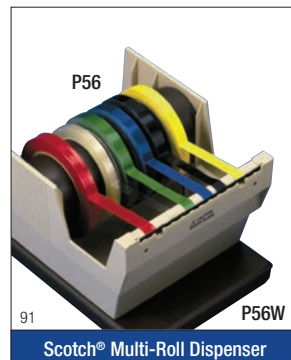

Semi-automatic dispensers for use with Scotch® High Strength Filament Tapes.

Scotch® Heavy-Duty Dispensers

Manual heavy-duty dispensers for use with 3M™ Narrow Width Film Tapes.

Scotch® Stretchable Tape Dispenser

Hand-held dispenser with tensioning/stretching brake for use with 3M™ Stretchable Tapes.

Scotch® Label Protection Dispensers

Tabletop and portable dispensers designed specifically for 3M™ Label Protection and Pouch Tapes.

Scotch® Multi-Roll Dispenser

Dispenser for pull and tear of up to 6 inches total width of tapes. P56W offers weighted base.

Scotch® Definite Length Dispensers

Dispensers that deliver a uniform length of 3M™ Narrow Width Tape and Scotch® Filament Tapes every time quickly and easily.